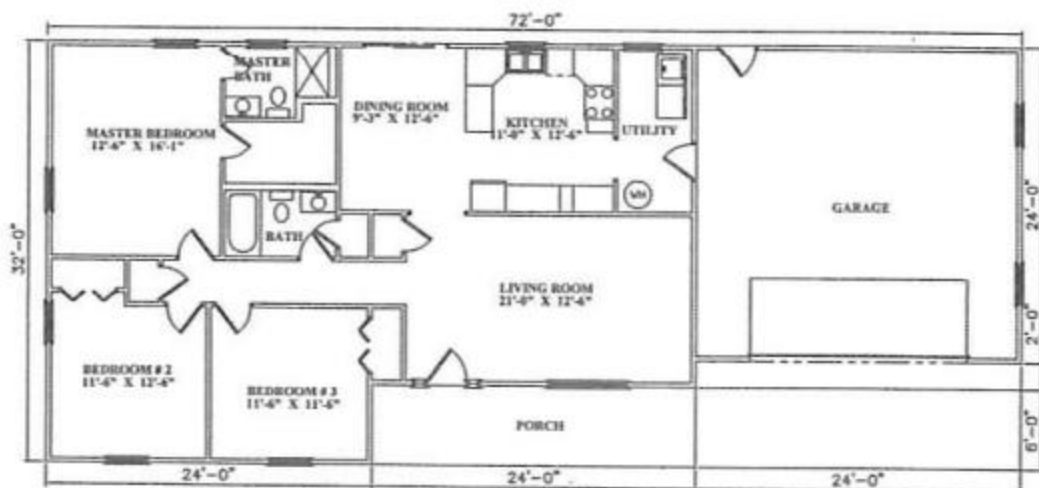

THE BARCLAY

This L-Shaped Colonial Rancher offers plenty of space at an affordable price.

Living Area	1392 Sq. Ft.
Porch	144 Sq. Ft.
Garage	576 Sq. Ft.