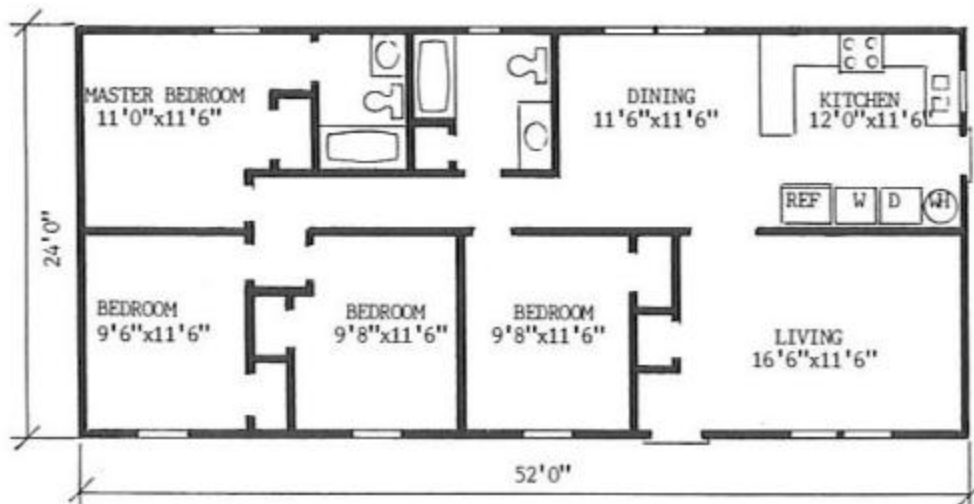

THE LONE STAR

Our Homes are Stick Built –
Not Modular or Pre-Fab

Tight Budget, 4-Bedroom Rancher, offers the
option of adding your attached garage later.

1248 Sq. Ft.
Living Area