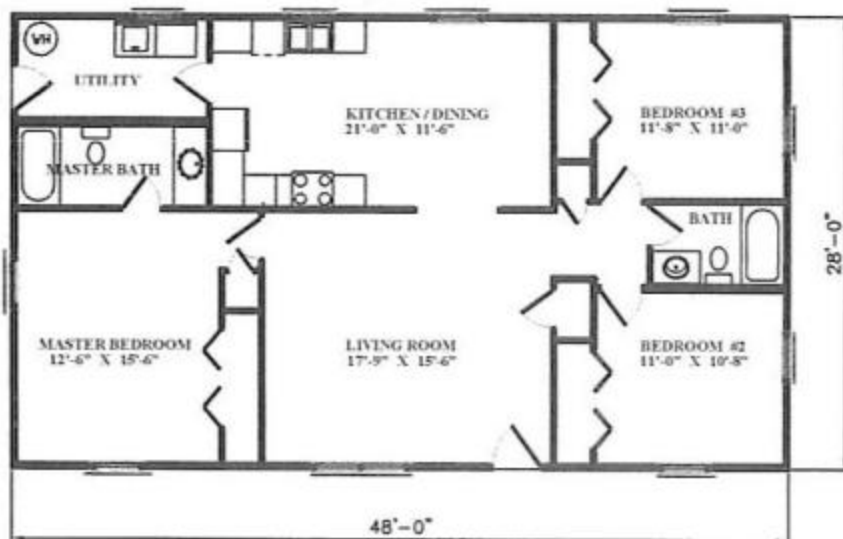

THE MASON DIXON

An Open Floor Plan In A Compact Home
Our Homes are Stick Built - Not Modular or Pre-Fab

1344
Square Foot
of
Living Area