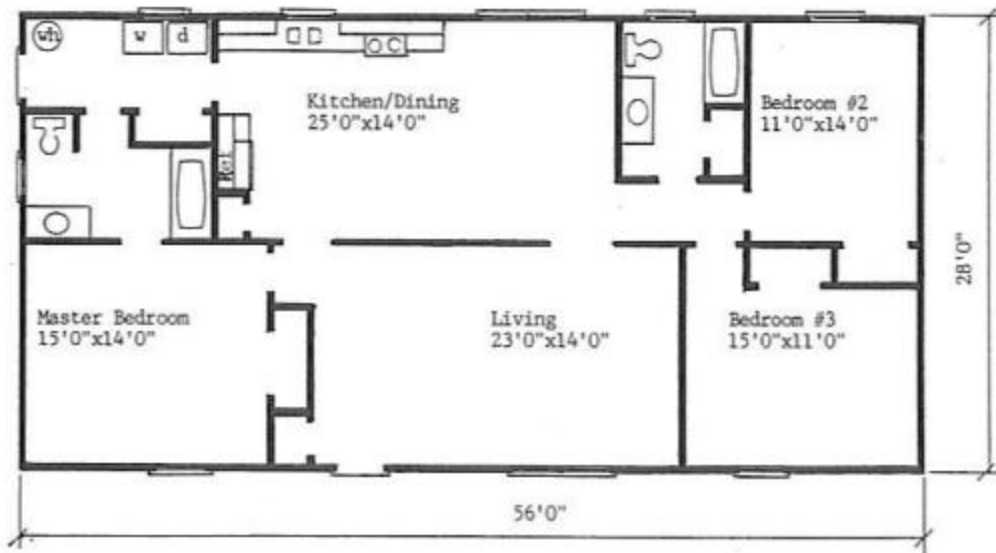

THE MASSEY

28 x 56

Classic and compact ranch design.
1568 Sq. Ft.
Living Area